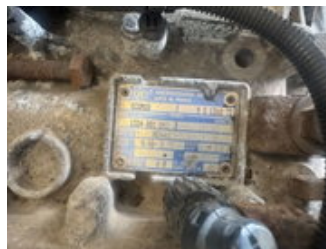

ZF 9S1310 TO

General characteristics

Brand	ZF
Subcategory	Gearbox
Condition	Used
General state	Good
Reference	M6661V

ZF 9S1310 TO

Accessories