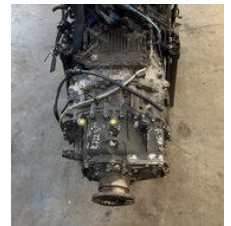

ZF 12AS 1930 TD

General characteristics

Brand	ZF
Subcategory	Gearbox
Condition	Used
General state	Good
Reference	M7225V

ZF 12AS 1930 TD

Accessories