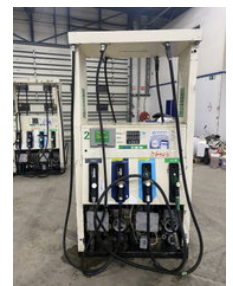

Schlumberger KCD

General characteristics

Brand	Schlumberger
Subcategory	Miscellaneous attachment
Year of construction	1997
Condition	Used
General state	Good

Schlumberger KCD

Accessories