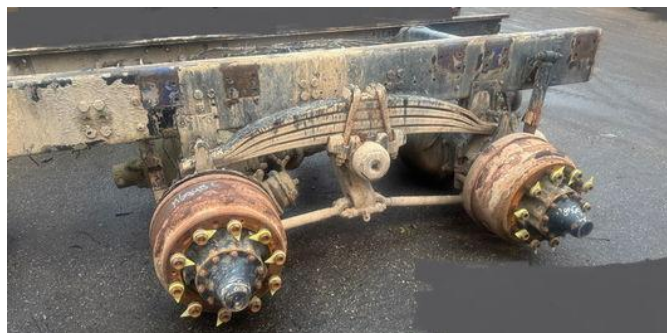

Scania RB662 / 3,42

General features

Brand	Scania
Subcategory	Rear axle
Construction year	2007
Condition	Used
General condition	Good
Reference	M6948C

Scania RB662 / 3,42

Description

Scania rear axle set, type RB662, ratio 3,42, year 2007, intern number M6948C, other questions by email to raymond@jancardan.nl