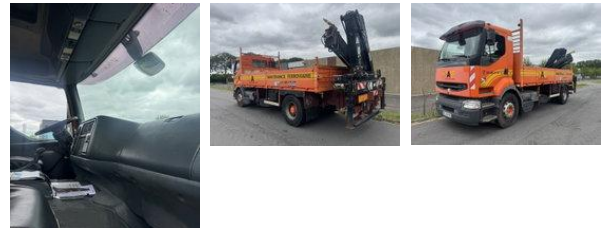

## Renault Premium 340 Premium

### General characteristics

Brand	Renault
Model	Premium 340
Subcategory	Crane truck
Year of construction	1999
Condition	Used
General state	Good
Fuel	Diesel
Reference	6113