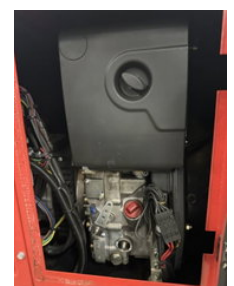

### General characteristics

Brand	Hatz
Subcategory	Whisper power unit
Year of construction	2017
Condition	Used
Fuel	Diesel
CE marking	And

Hatz EPS 6000 DE

Accessories