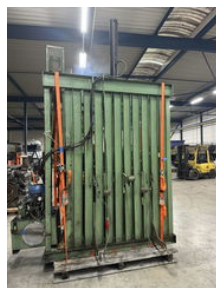

**CARDAN**

Diversen C and M company Model 600 Model 600

# General features

Brand	Diversen
Subcategory	Miscellaneous attachment
Condition	Used
General condition	Very good
Reference	M6667

Diversen C and M company Model 600 Model 600

Accessories