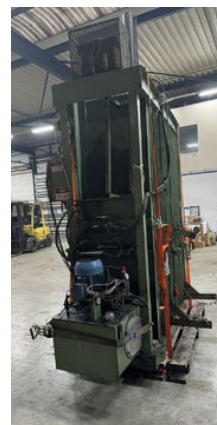

**CARDAN**

Diversen C and M company Model 600 Model 600

# General features

Brand	Diversen
Subcategory	Miscellaneous attachment
Condition	Used
General condition	Very good
Reference	M6667

Diversen C and M company Model 600 Model 600

Accessories