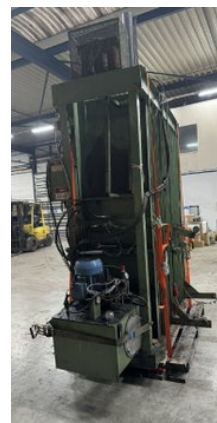

**CARDAN**

Diversen C and M company Model 600 Model 600

# General characteristics

Brand	Diversen
Subcategory	Miscellaneous attachment
Condition	Used
General state	Very good
Reference	M6667

Diversen C and M company Model 600 Model 600

Accessories