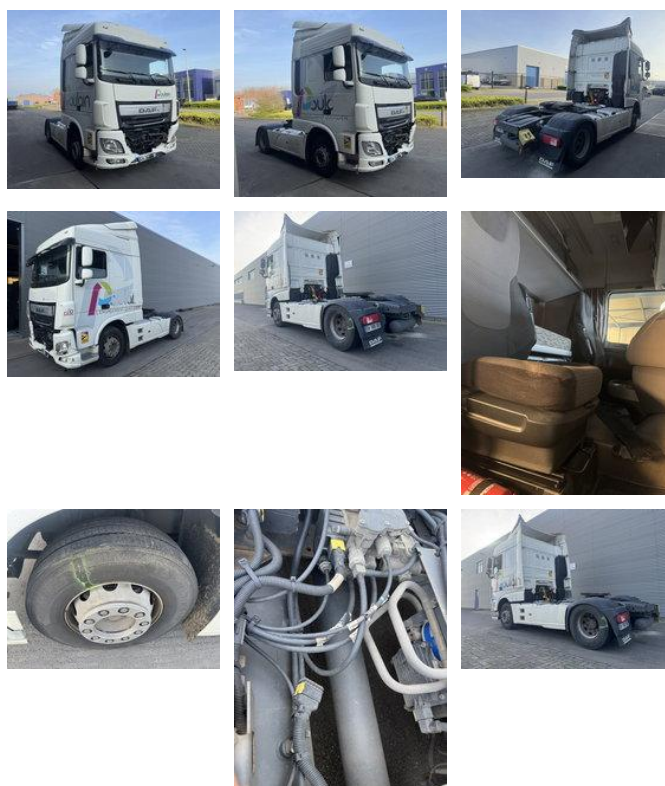

## DAF XF 460

### General features

Brand	DAF
Model	XF 460
Subcategory	Cab over engine
Odometer reading	768.919km
Condition	Used
General condition	generalCondition.average
Emission class	Euro 6
Reference	6078

## Technical specifications

Transmission	Automatic
--------------	-----------

---

Engine output	460hp
---------------	-------