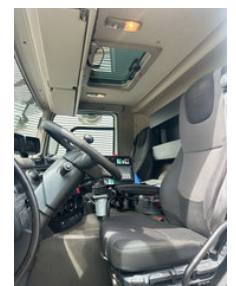

CARDAN

DAF CF

General features

Brand	DAF
Subcategory	Cab
Construction year	2015
Condition	Used
General condition	Very good
Reference	M7213

DAF CF

Accessories